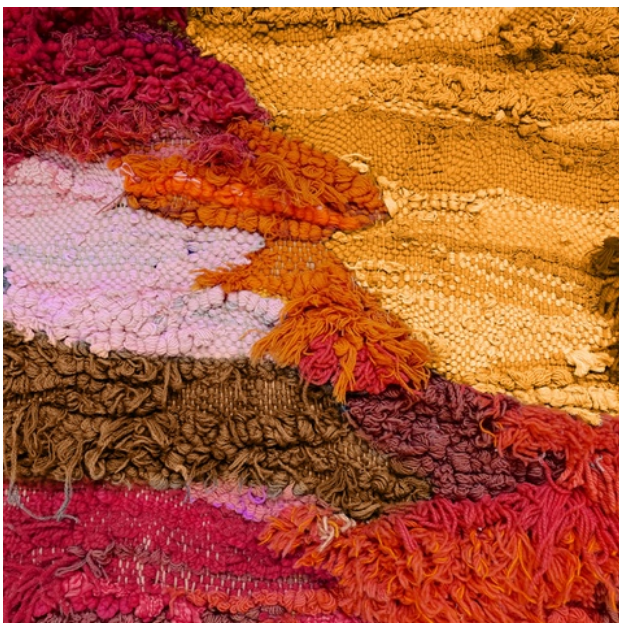

SPRAKE

WALL HANGING (ENGLISH), 1970'S

WOOL

H 1750 X W 1200 X D 30 MM

GBP 1,200