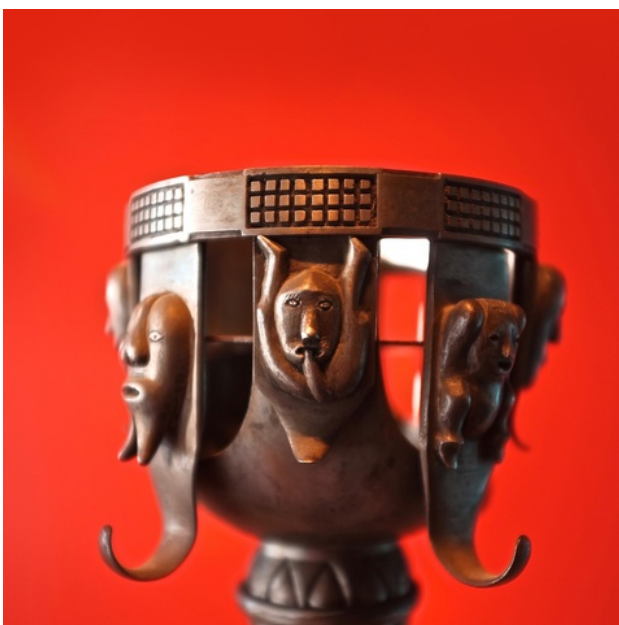

SPRAKE

PAIR OF MEDIEVAL GROTESQUE INSPIRED
ANDIRONS

WROUGHT IRON
H 760 X W 350 X D 550 MM
GBP 3,500