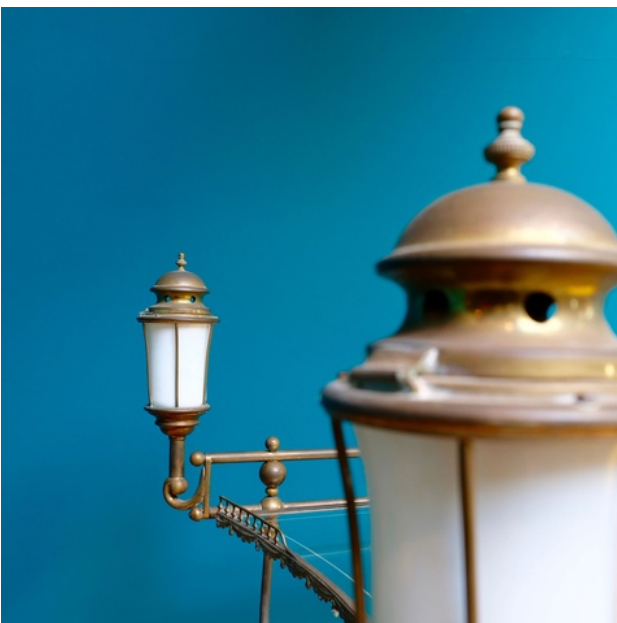

SPRAKE

CHARIOT MOTIF DRINKS TROLLEY (ITALIAN),

1950'S

BRASS

H 810 X S 1150 X D 650 MM

GBP 2,500