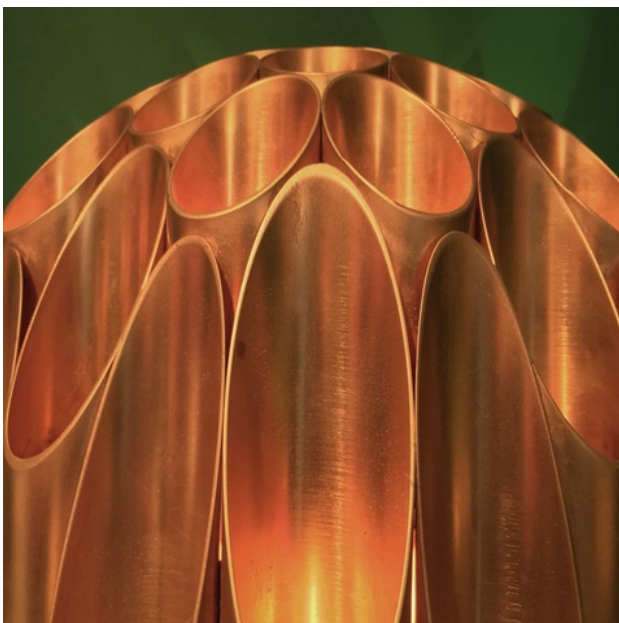

SPRAKE

PAIR OF MAISON CHARLES HONEYCOMB SCONCES
(FRENCH), 1970'S

ANODIZED ALUMINIUM TUBES
H 490 X W 330 X 180 MM EACH

TWO PAIRS AVAILABLE
GBP 7,500 PER PAIR