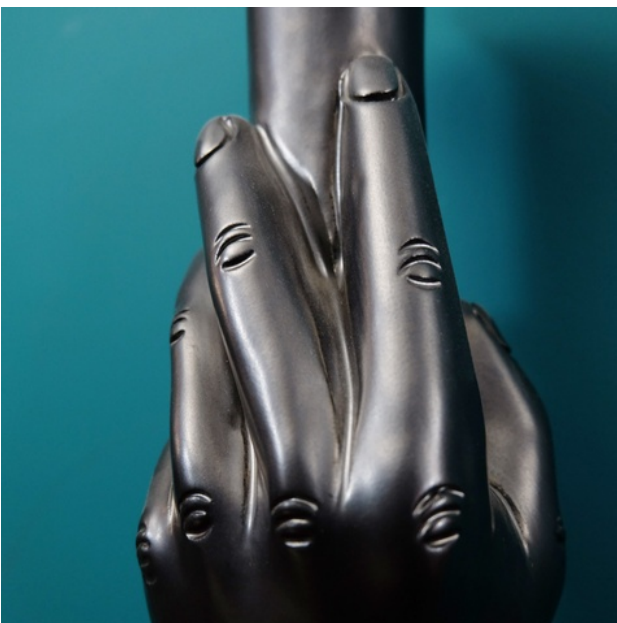

SPRAKE

PAIR OF JEAN MARAIS SCONCES (FRENCH),
1950'S

METALLIC GLAZED CERAMIC
H 450 X W 100 X D 120 MM

GBP 1,950