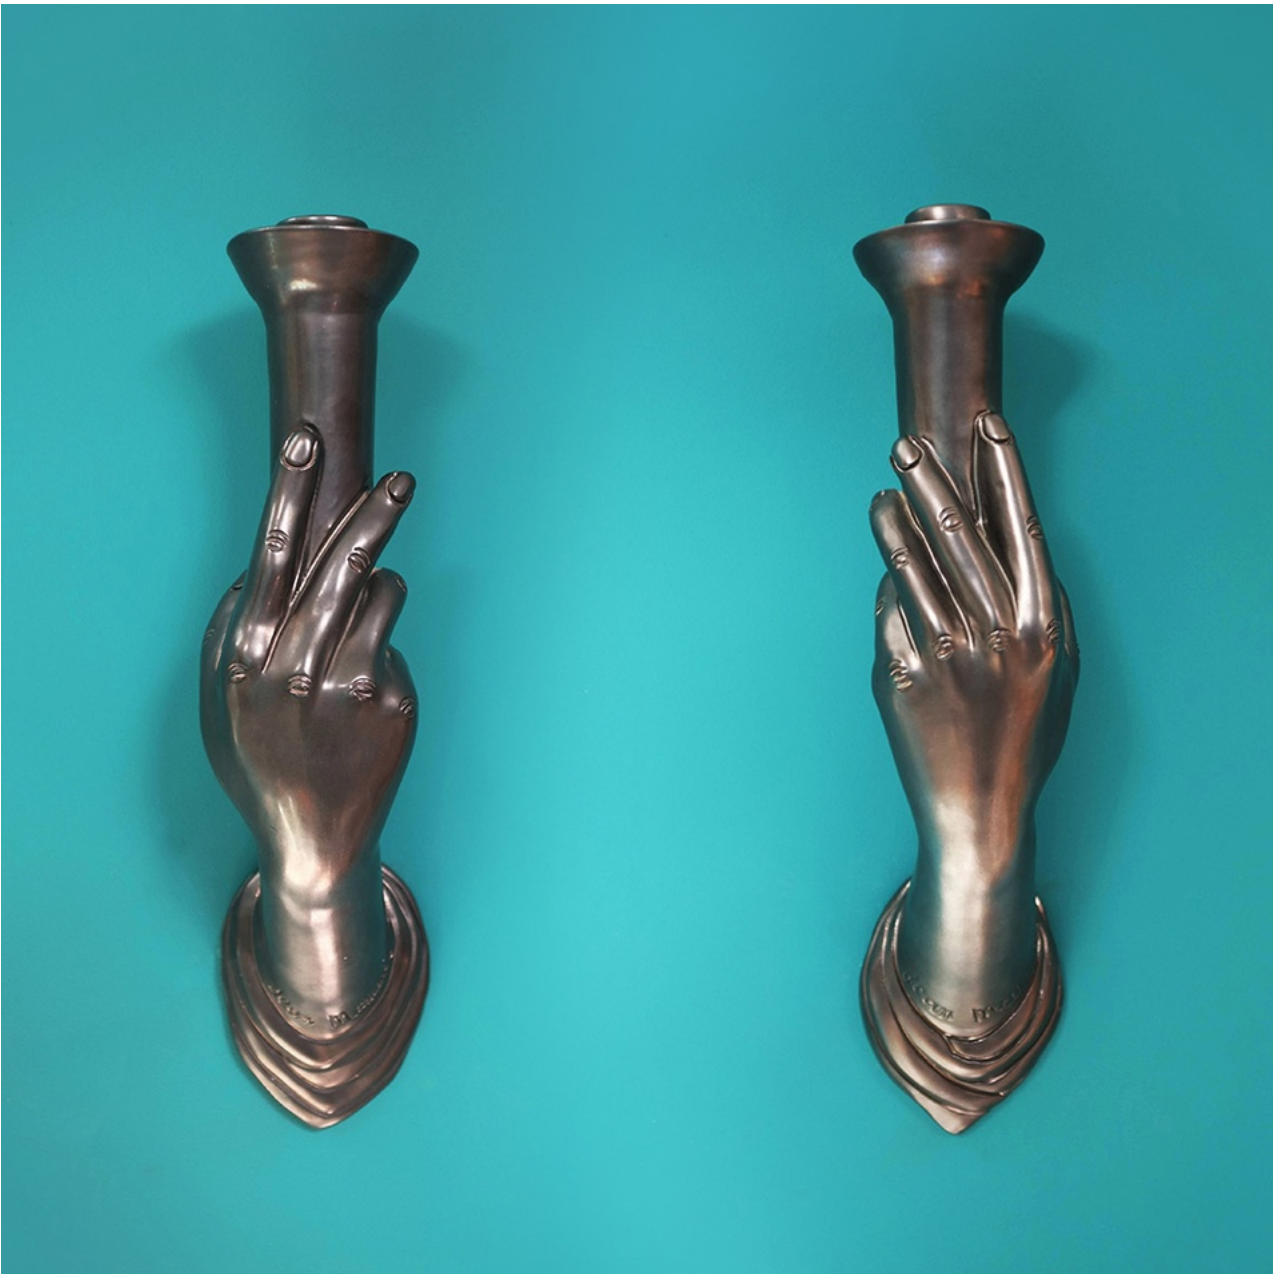

SPRAKE

PAIR OF JEAN MARAIS SCONCES (FRENCH),
1950'S

METALLIC GLAZED CERAMIC
H 450 X W 100 X D 120 MM

GBP 1,950