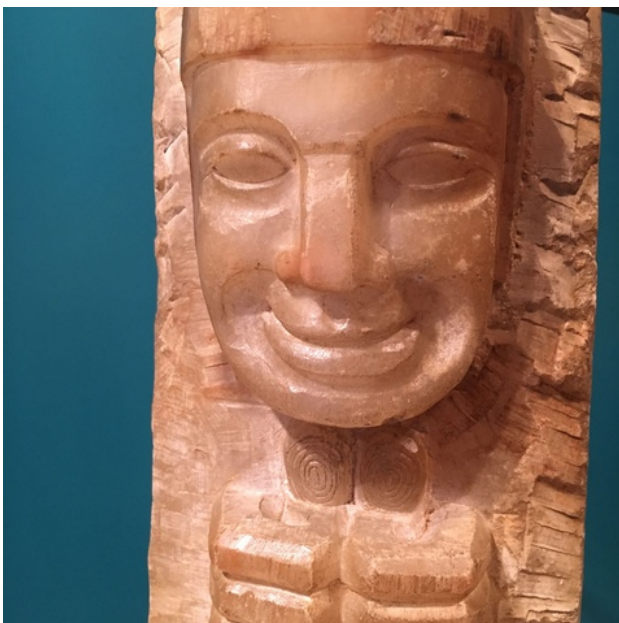

SPRAKE

ALABASTER LAMP (SPANISH), 1950'S

ALABASTER WITH IRON SUPPORT WITH TURNED
SHADE

H 780 X DIAM 230 MM

GBP 2,200